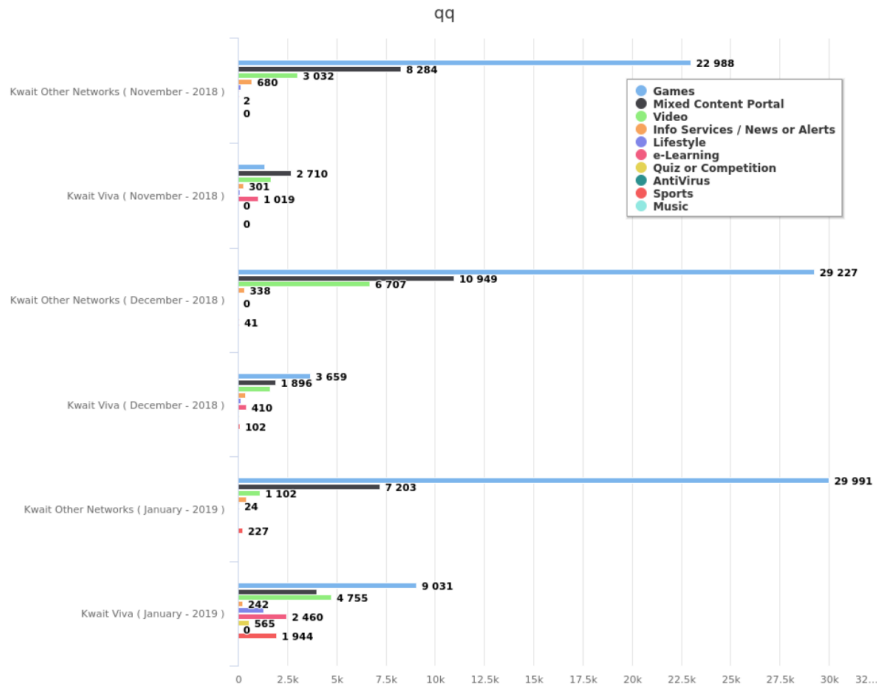

# Kuwait: Upstream

# Kuwait: Upstream

PRS VS NON PRS

PRS By Brand Graph

# Kuwait: Upstream

Ad Networks discovered on VS Share of PRS

PRS Market Share of MCP Clients