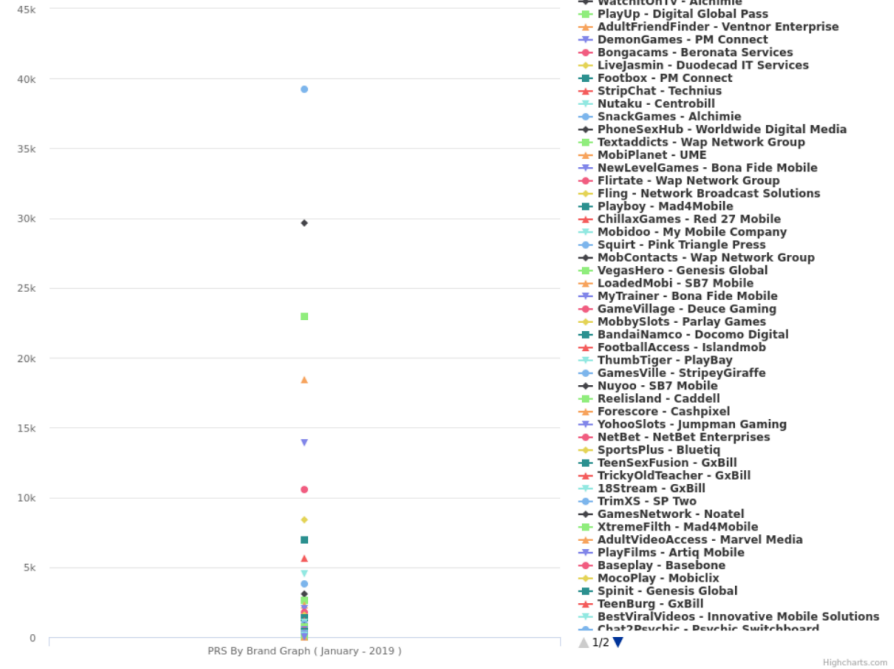

# Kuwait: Upstream

# Kuwait: Upstream

PRS VS NON PRS

PRS By Brand Graph

# Kuwait: Upstream

Ad Networks discovered on VS Share of PRS

PRS Market Share of MCP Clients